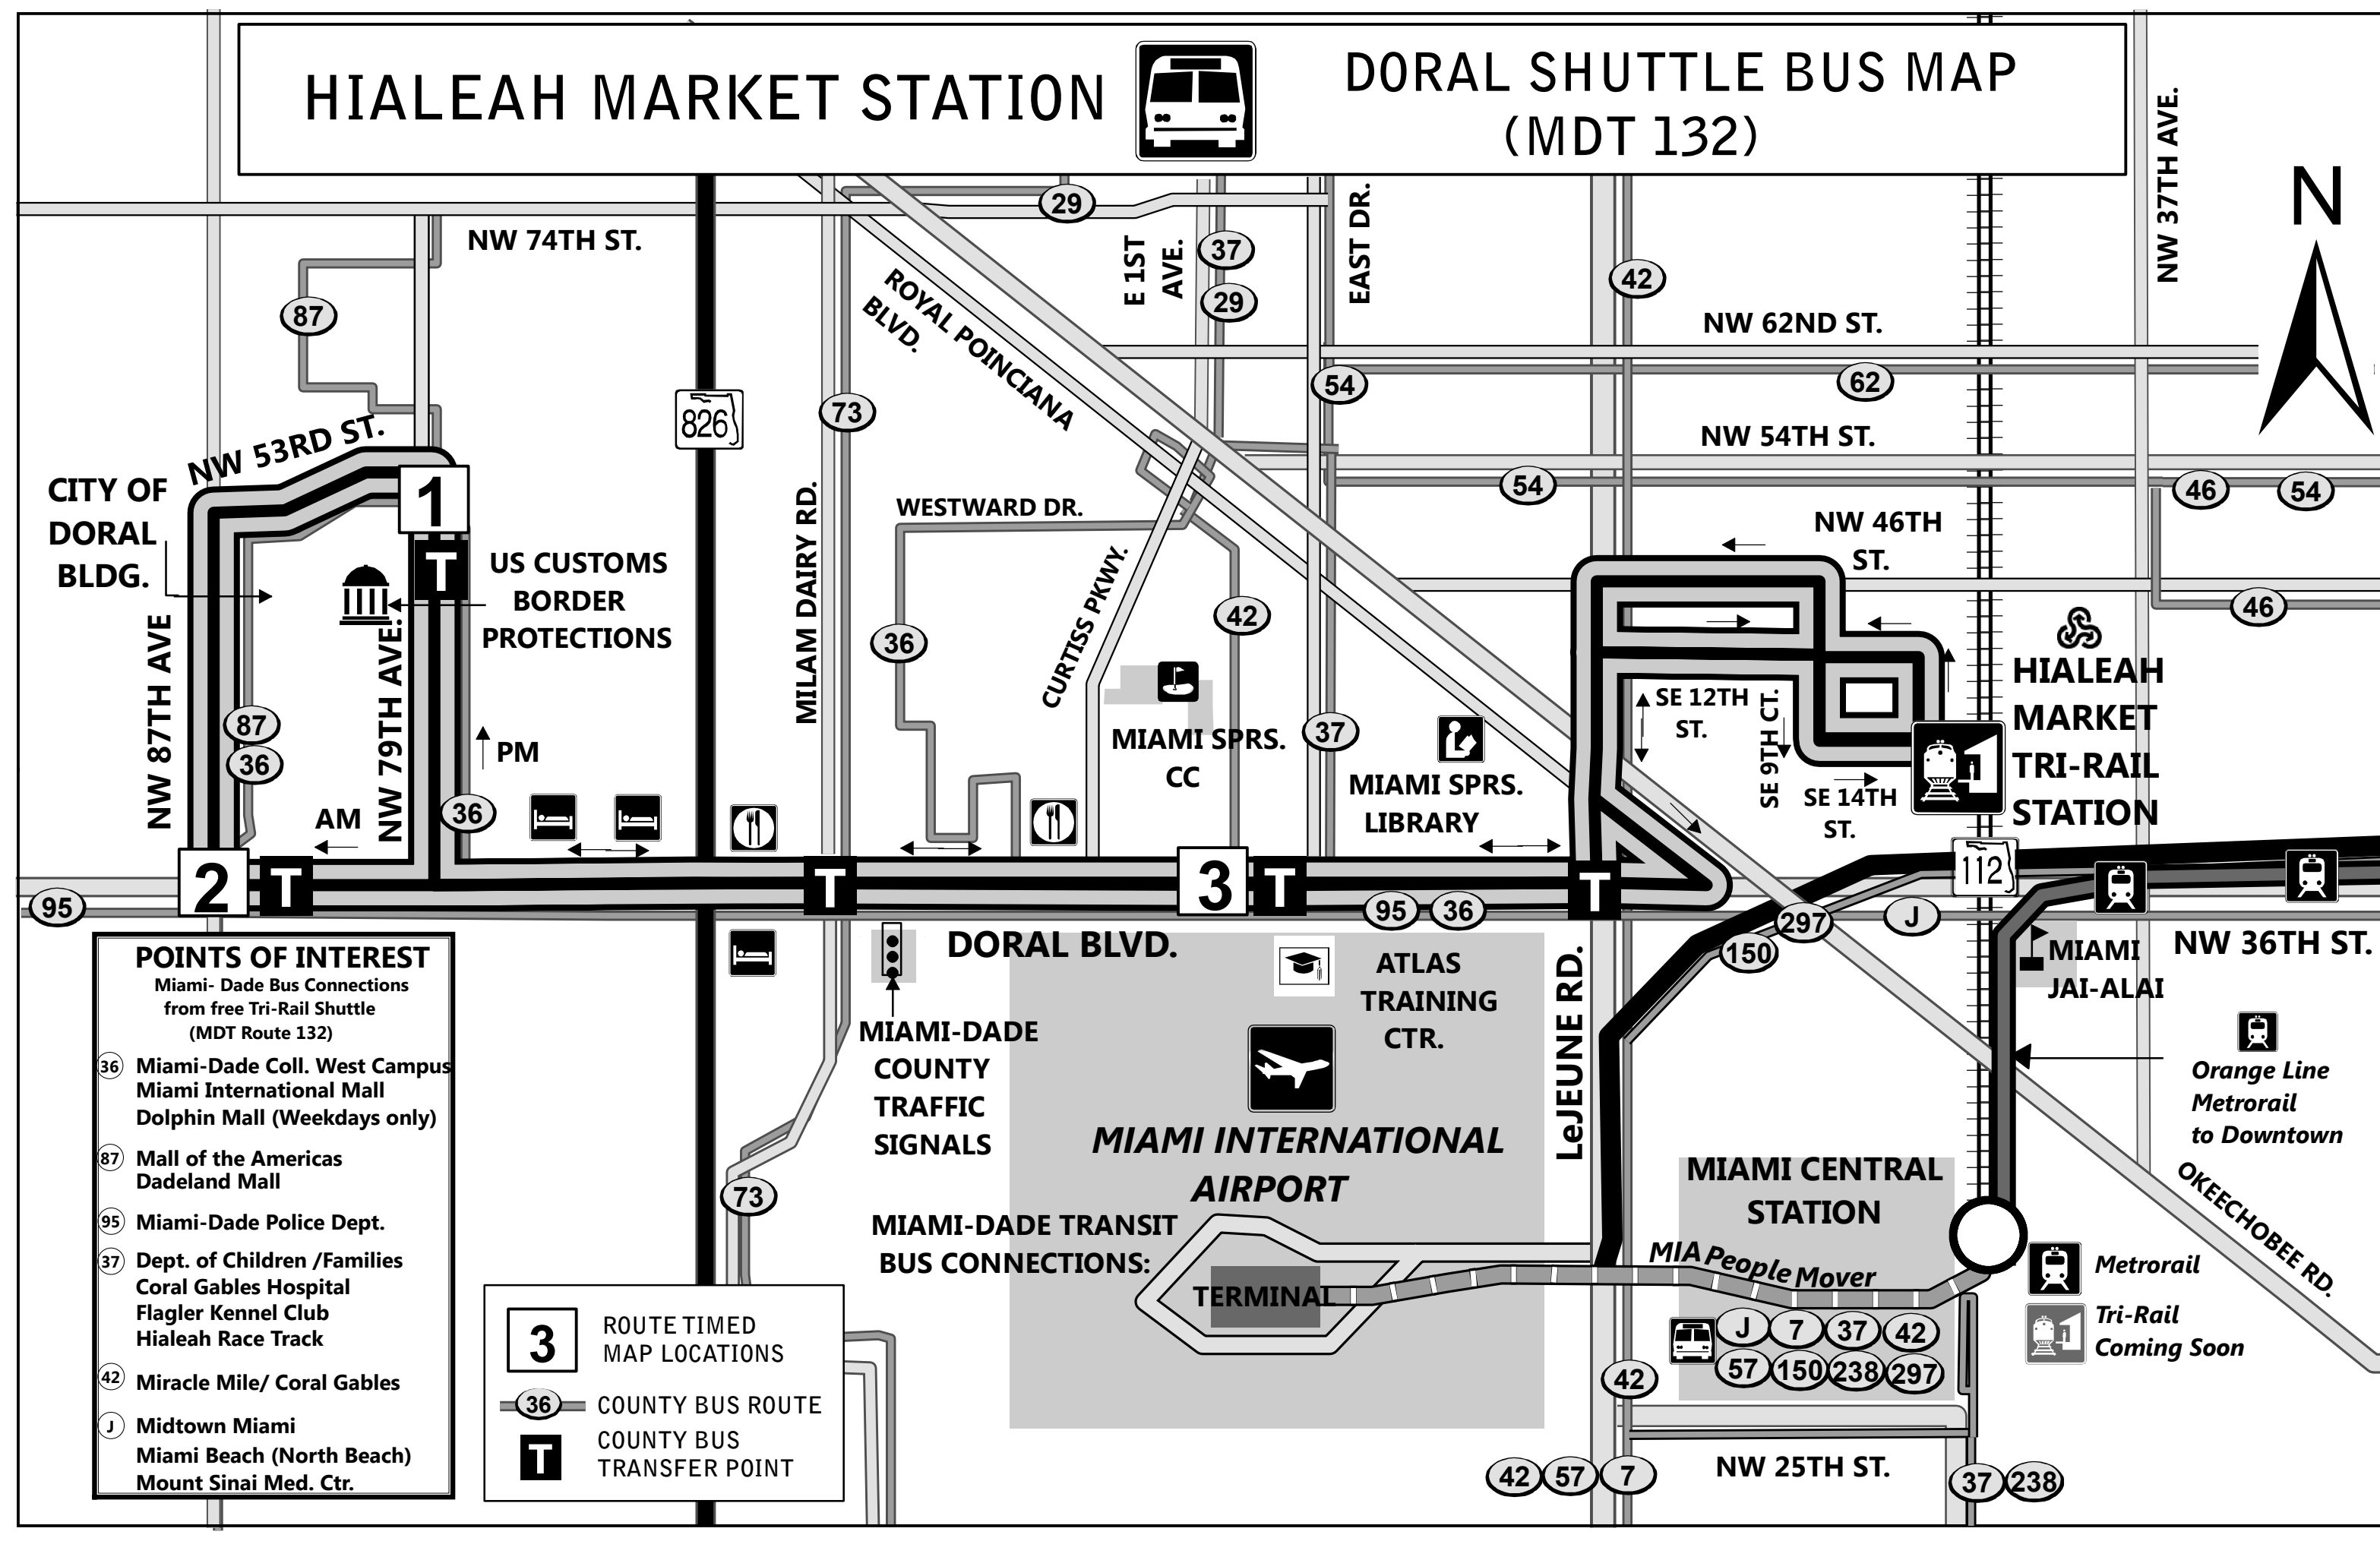

HIALEAH MARKET STATION

DORAL SHUTTLE BUS MAP (MDT 132)

NW 37TH AVE.

POINTS OF INTEREST

Miami-Dade Bus Connections from free Tri-Rail Shuttle (MDT Route 132)

- 36 Miami-Dade Coll. West Campus
Miami International Mall
Dolphin Mall (Weekdays only)
- 87 Mall of the Americas
Dadeland Mall
- 95 Miami-Dade Police Dept.
- 37 Dept. of Children /Families
Coral Gables Hospital
Flagler Kennel Club
Hialeah Race Track
- 42 Miracle Mile/ Coral Gables
- J Midtown Miami
Miami Beach (North Beach)
Mount Sinai Med. Ctr.

3 ROUTE TIMED MAP LOCATIONS

36 COUNTY BUS ROUTE

T COUNTY BUS TRANSFER POINT

MIAMI-DADE TRANSIT BUS CONNECTIONS:

- MIAMI-DADE COUNTY TRAFFIC SIGNALS
- ATLAS TRAINING CTR.
- MIAMI SPRINGS CC
- MIAMI SPRINGS LIBRARY
- MIAMI CENTRAL STATION
- MIAMI JAI-ALAI

MIA People Mover

J 7 37 42
57 150 238 297

Metrorail

Tri-Rail Coming Soon

Orange Line Metrorail to Downtown